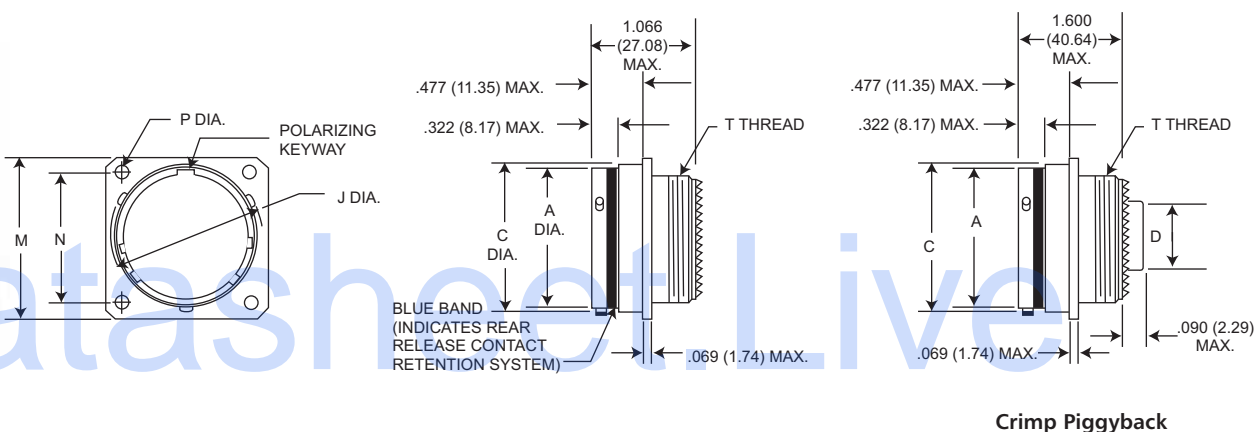

Shell Size	A Dia. Max.	C Dia. Max.	D Dia. Max.	G Dia. Max.	J Dia. Max.	M Max.	N T.P	P +.005 (0.13) -.010 (0.25)	T Thread
8	.474 (12.04)	.547 (13.89)	.299 (7.59)	.562 (14.27)	.563 (14.30)	.828 (21.03)	.594 (15.09)	.125 (3.18)	.5625-24UNEF-2A
10	.591 (15.01)	.672 (17.06)	.427 (10.85)	.594 (15.08)	.680 (17.27)	.954 (24.23)	.719 (18.26)	.125 (3.18)	11/16-24UNEF-2A
12	.751 (19.08)	.844 (21.43)	.541 (13.74)	.720 (13.28)	.859 (21.82)	1.047 (26.59)	.812 (20.62)	.125 (3.18)	13/16-20UNEF-2A
14	.876 (22.25)	.969 (24.61)	.666 (16.92)	.844 (21.43)	.984 (24.99)	1.141 (28.98)	.906 (23.01)	.125 (3.18)	15/16-20UNEF-2A
16	1.001 (25.43)	1.094 (27.78)	.791 (20.09)	.969 (24.61)	1.108 (28.14)	1.234 (31.34)	.969 (24.61)	.125 (3.18)	1-1/16-18UNEF-2A
18	1.126 (28.60)	1.219 (30.96)	.880 (22.35)	1.063 (27.00)	1.233 (31.32)	1.328 (33.73)	1.062 (26.97)	.125 (3.18)	1-1/16-18UNEF-2A
20	1.251 (31.78)	1.344 (34.13)	1.005 (25.52)	1.188 (30.17)	1.358 (34.49)	1.453 (36.91)	1.156 (27.36)	.125 (3.18)	1-3/16-18UNEF-2A
22	1.376 (34.95)	1.469 (37.31)	1.130 (28.70)	1.313 (33.35)	1.483 (37.67)	1.578 (39.08)	1.250 (31.76)	.125 (3.18)	1-5/16-18UNEF-2A
24	1.501 (38.13)	1.594 (40.48)	1.255 (31.88)	1.438 (36.52)	1.610 (40.89)	1.703 (43.26)	1.375 (34.92)	.152 (3.86)	1-7/16-18UNEF-2A

Dimensions shown in inch (mm)
Specifications and dimensions subject to change

www.ittcannon.com