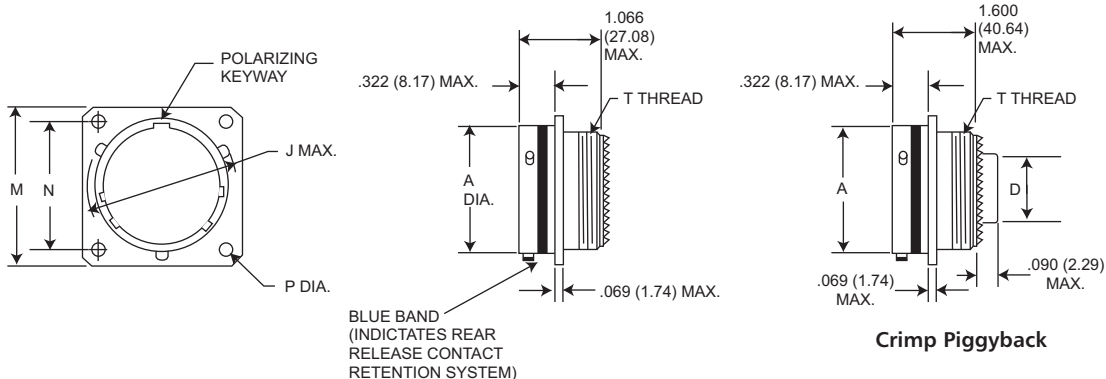

Wall Mounting Receptacle

TKJ0

Wall Mounting Receptacle (Back Panel)

TKJ3