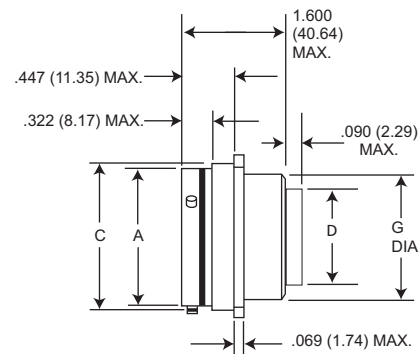

Box Mounting Receptacle (Back Panel, No Rear Threads)

TKJ5

Crimp Piggyback

Shell Size	A Dia. Max.	C Dia. Max.	D Dia. Max.	G Dia. Max.	J Dia. Max.	M Max.	N T.P	P +.005 (0.13) - .010 (0.25)
8	.474 (12.04)	.547 (13.89)	.299 (7.59)	.562 (14.27)	.563 (14.30)	.828 (21.03)	.594 (15.09)	.125 (3.18)
10	.591 (15.01)	.672 (17.06)	.427 (10.85)	.594 (15.08)	.680 (17.27)	.954 (24.23)	.719 (18.26)	.125 (3.18)
12	.751 (19.08)	.844 (21.43)	.541 (13.74)	.720 (18.28)	.859 (21.82)	1.047 (26.59)	.812 (20.62)	.125 (3.18)
14	.876 (22.25)	.969 (24.61)	.666 (16.92)	.844 (21.43)	.984 (24.99)	1.141 (28.98)	.906 (23.01)	.125 (3.18)
16	1.001 (25.42)	1.094 (27.78)	.791 (20.09)	.969 (24.61)	1.108 (28.14)	1.234 (31.24)	.969 (24.61)	.125 (3.18)
18	1.126 (28.60)	1.219 (30.96)	.880 (22.35)	1.063 (27.00)	1.233 (31.32)	1.328 (33.73)	1.062 (26.97)	.125 (3.18)
20	1.251 (31.77)	1.344 (34.13)	1.005 (25.52)	1.188 (30.17)	1.358 (34.49)	1.453 (36.91)	1.156 (29.36)	.125 (3.18)
22	1.376 (34.95)	1.469 (37.31)	1.130 (28.70)	1.313 (33.35)	1.483 (37.67)	1.578 (40.08)	1.250 (31.75)	.125 (3.18)
24	1.501 (38.13)	1.594 (40.48)	1.255 (31.88)	1.438 (36.52)	1.610 (40.89)	1.703 (43.66)	1.375 (34.92)	.152 (3.86)