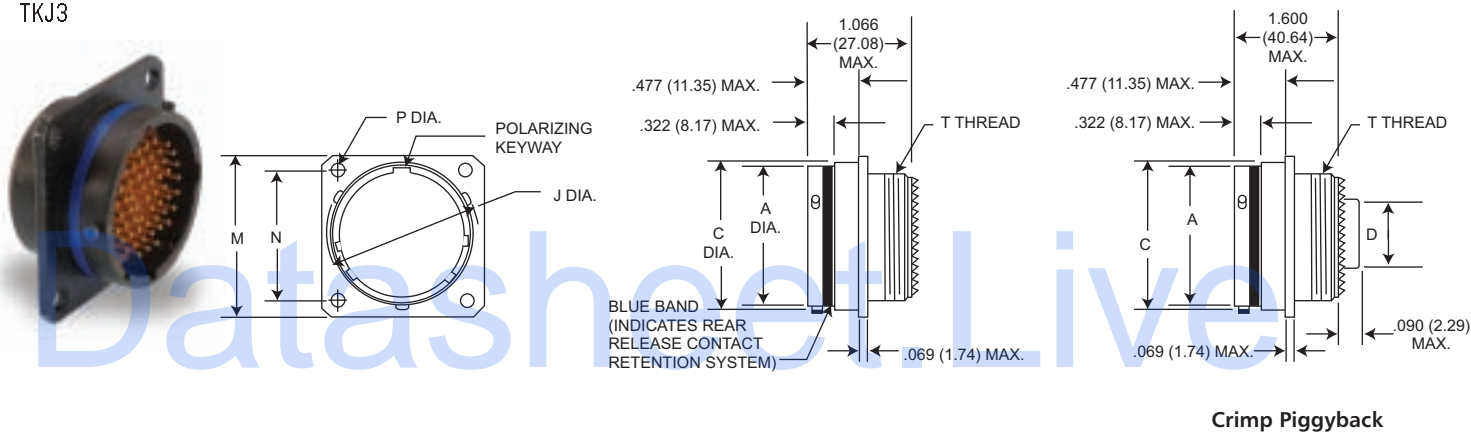

Wall Mounting Receptacle

TKJ0

Wall Mounting Receptacle (Back Panel)

TKJ3

Shell Size	A Dia. Max.	C Dia. Max.	D Dia. Max.	G Dia. Max.	J Dia. Max.	M Max.	N T.P	P +.005 (0.13) -.010 (0.25)	T Thread
8	.474 (12.04)	.547 (13.89)	.299 (7.59)	.562 (14.27)	.563 (14.30)	.828 (21.03)	.594 (15.09)	.125 (3.18)	.5625-24UNEF-2A
10	.591 (15.01)	.672 (17.06)	.427 (10.85)	.594 (15.08)	.680 (17.27)	.954 (24.23)	.719 (18.26)	.125 (3.18)	11/16-24UNEF-2A
12	.751 (19.08)	.844 (21.43)	.541 (13.74)	.720 (13.28)	.859 (21.82)	1.047 (26.59)	.812 (20.62)	.125 (3.18)	13/16-20UNEF-2A
14	.876 (22.25)	.969 (24.61)	.666 (16.92)	.844 (21.43)	.984 (24.99)	1.141 (28.98)	.906 (23.01)	.125 (3.18)	15/16-20UNEF-2A
16	1.001 (25.43)	1.094 (27.78)	.791 (20.09)	.969 (24.61)	1.108 (28.14)	1.234 (31.34)	.969 (24.61)	.125 (3.18)	1-1/16-18UNEF-2A
18	1.126 (28.60)	1.219 (30.96)	.880 (22.35)	1.063 (27.00)	1.233 (31.32)	1.328 (33.73)	1.062 (26.97)	.125 (3.18)	1-1/16-18UNEF-2A
20	1.251 (31.78)	1.344 (34.13)	1.005 (25.52)	1.188 (30.17)	1.358 (34.49)	1.453 (36.91)	1.156 (27.36)	.125 (3.18)	1-3/16-18UNEF-2A
22	1.376 (34.95)	1.469 (37.31)	1.130 (28.70)	1.313 (33.35)	1.483 (37.67)	1.578 (39.08)	1.250 (31.76)	.125 (3.18)	1-5/16-18UNEF-2A
24	1.501 (38.13)	1.594 (40.48)	1.255 (31.88)	1.438 (36.52)	1.610 (40.89)	1.703 (43.26)	1.375 (34.92)	.152 (3.86)	1-7/16-18UNEF-2A