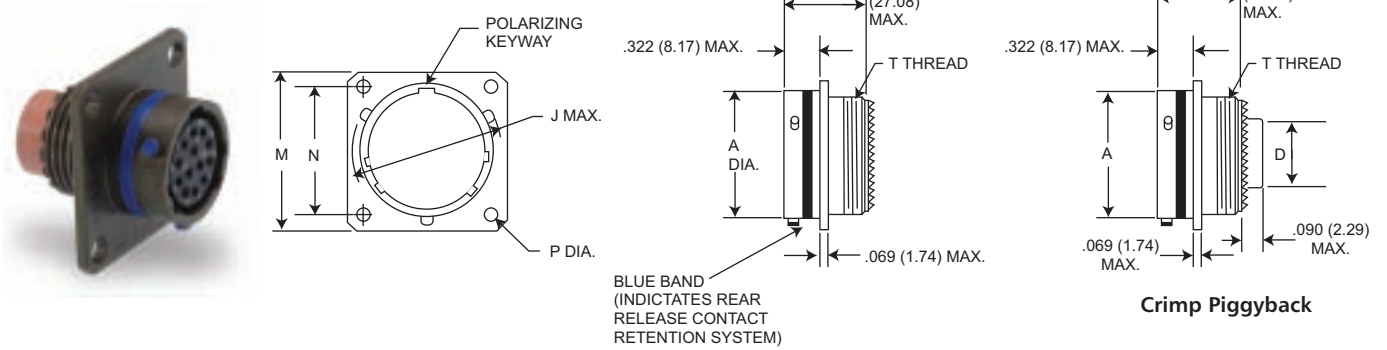

Wall Mounting Receptacle

TKJ0

Wall Mounting Receptacle (Back Panel)

TKJ3

Shell Size	A Dia. Max.	C Dia. Max.	D Dia. Max.	G Dia. Max.	J Dia. Max.	M Max.	N T.P	P +.005 (0.13) -.010 (0.25)	T Thread
8	.474 (12.04)	.547 (13.89)	.299 (7.59)	.562 (14.27)	.563 (14.30)	.828 (21.03)	.594 (15.09)	.125 (3.18)	.5625-24UNEF-2A
10	.591 (15.01)	.672 (17.06)	.427 (10.85)	.594 (15.08)	.680 (17.27)	.954 (24.23)	.719 (18.26)	.125 (3.18)	11/16-24UNEF-2A
12	.751 (19.08)	.844 (21.43)	.541 (13.74)	.720 (13.28)	.859 (21.82)	1.047 (26.59)	.812 (20.62)	.125 (3.18)	13/16-20UNEF-2A
14	.876 (22.25)	.969 (24.61)	.666 (16.92)	.844 (21.43)	.984 (24.99)	1.141 (28.98)	.906 (23.01)	.125 (3.18)	15/16-20UNEF-2A
16	1.001 (25.43)	1.094 (27.78)	.791 (20.09)	.969 (24.61)	1.108 (28.14)	1.234 (31.34)	.969 (24.61)	.125 (3.18)	1-1/16-18UNEF-2A
18	1.126 (28.60)	1.219 (30.96)	.880 (22.35)	1.063 (27.00)	1.233 (31.32)	1.328 (33.73)	1.062 (26.97)	.125 (3.18)	1-1/16-18UNEF-2A
20	1.251 (31.78)	1.344 (34.13)	1.005 (25.52)	1.188 (30.17)	1.358 (34.49)	1.453 (36.91)	1.156 (27.36)	.125 (3.18)	1-3/16-18UNEF-2A
22	1.376 (34.95)	1.469 (37.31)	1.130 (28.70)	1.313 (33.35)	1.483 (37.67)	1.578 (39.08)	1.250 (31.76)	.125 (3.18)	1-5/16-18UNEF-2A
24	1.501 (38.13)	1.594 (40.48)	1.255 (31.88)	1.438 (36.52)	1.610 (40.89)	1.703 (43.26)	1.375 (34.92)	.152 (3.86)	1-7/16-18UNEF-2A