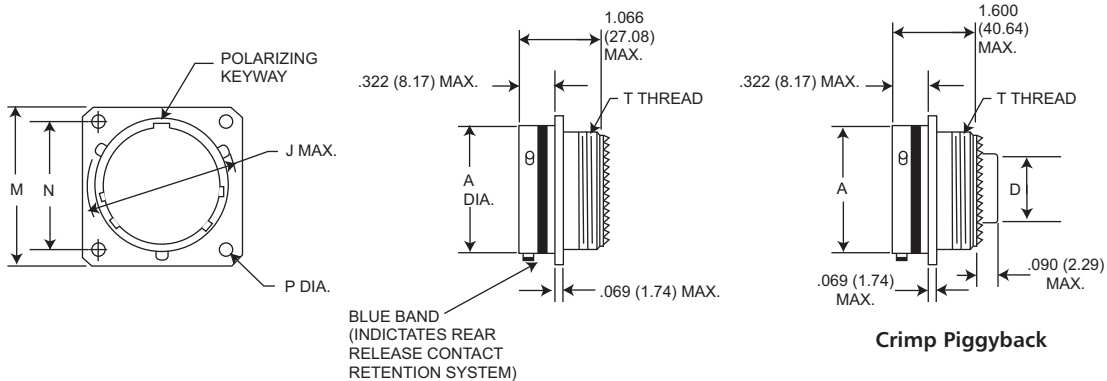

Wall Mounting Receptacle

TKJ0

Wall Mounting Receptacle (Back Panel)

TKJ3