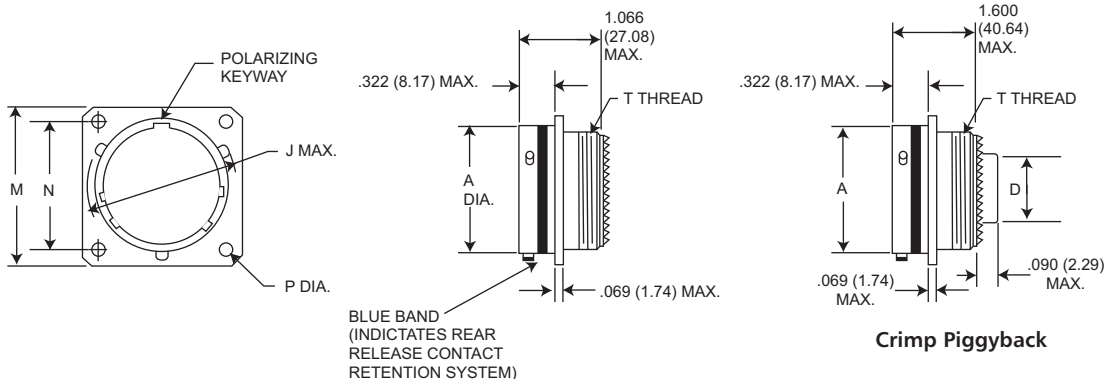

Wall Mounting Receptacle

TKJ0

Wall Mounting Receptacle (Back Panel)

TKJ3