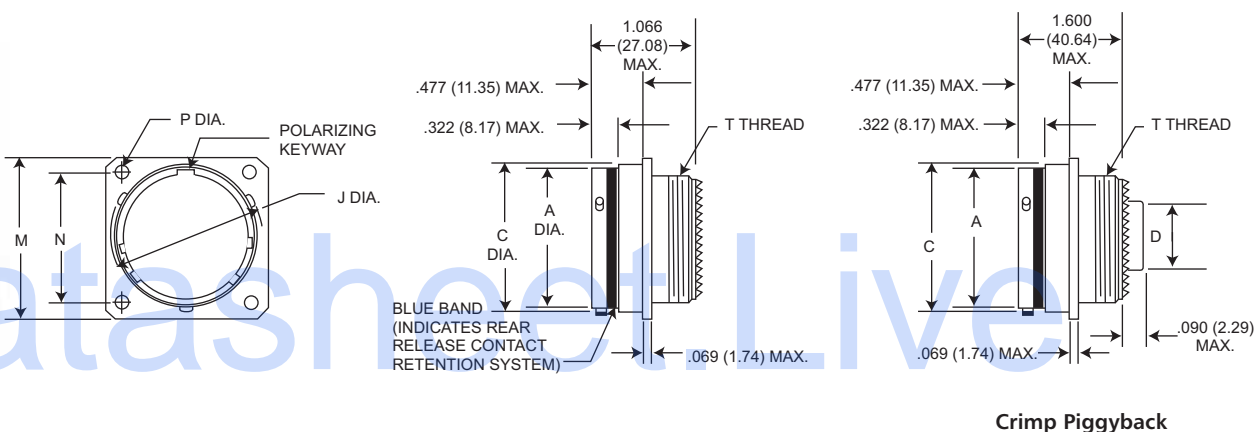

Shell Size	A Dia. Max.	C Dia. Max.	D Dia. Max.	G Dia. Max.	J Dia. Max.	M Max.	N T.P	P +.005 (0.13) -0.010 (0.25)	T Thread
8	.474 (12.04)	.547 (13.89)	.299 (7.59)	.562 (14.27)	.563 (14.30)	.828 (21.03)	.594 (15.09)	.125 (3.18)	.5625-24UNEF-2A
10	.591 (15.01)	.672 (17.06)	.427 (10.85)	.594 (15.08)	.680 (17.27)	.954 (24.23)	.719 (18.26)	.125 (3.18)	11/16-24UNEF-2A
12	.751 (19.08)	.844 (21.43)	.541 (13.74)	.720 (13.28)	.859 (21.82)	1.047 (26.59)	.812 (20.62)	.125 (3.18)	13/16-20UNEF-2A
14	.876 (22.25)	.969 (24.61)	.666 (16.92)	.844 (21.43)	.984 (24.99)	1.141 (28.98)	.906 (23.01)	.125 (3.18)	15/16-20UNEF-2A
16	1.001 (25.43)	1.094 (27.78)	.791 (20.09)	.969 (24.61)	1.108 (28.14)	1.234 (31.34)	.969 (24.61)	.125 (3.18)	1-1/16-18UNEF-2A
18	1.126 (28.60)	1.219 (30.96)	.880 (22.35)	1.063 (27.00)	1.233 (31.32)	1.328 (33.73)	1.062 (26.97)	.125 (3.18)	1-1/16-18UNEF-2A
20	1.251 (31.78)	1.344 (34.13)	1.005 (25.52)	1.188 (30.17)	1.358 (34.49)	1.453 (36.91)	1.156 (27.36)	.125 (3.18)	1-3/16-18UNEF-2A
22	1.376 (34.95)	1.469 (37.31)	1.130 (28.70)	1.313 (33.35)	1.483 (37.67)	1.578 (39.08)	1.250 (31.76)	.125 (3.18)	1-5/16-18UNEF-2A
24	1.501 (38.13)	1.594 (40.48)	1.255 (31.88)	1.438 (36.52)	1.610 (40.89)	1.703 (43.26)	1.375 (34.92)	.152 (3.86)	1-7/16-18UNEF-2A

Dimensions shown in inch (mm)
Specifications and dimensions subject to change

www.ittcannon.com