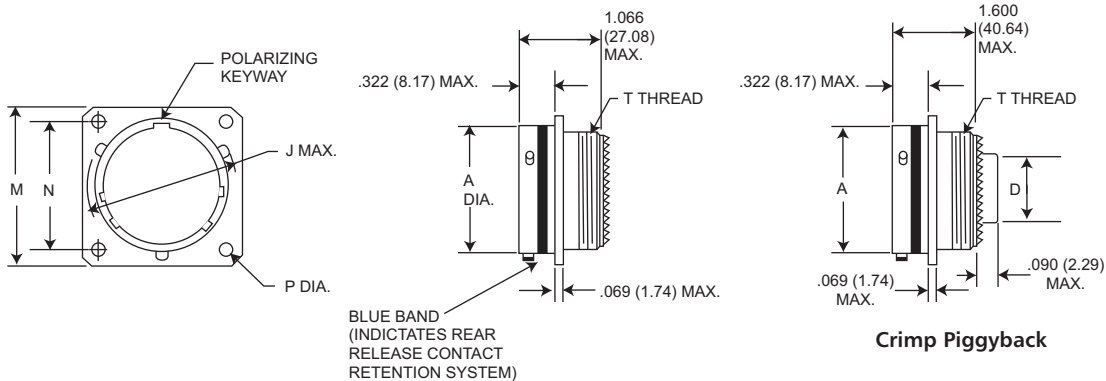

Wall Mounting Receptacle

TKJ0

Wall Mounting Receptacle (Back Panel)

TKJ3