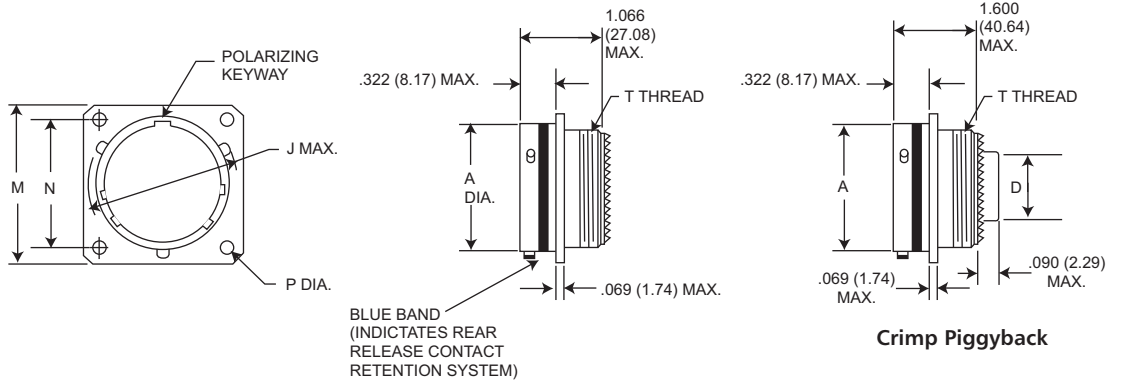

Wall Mounting Receptacle

TKJ0

Wall Mounting Receptacle (Back Panel)

TKJ3