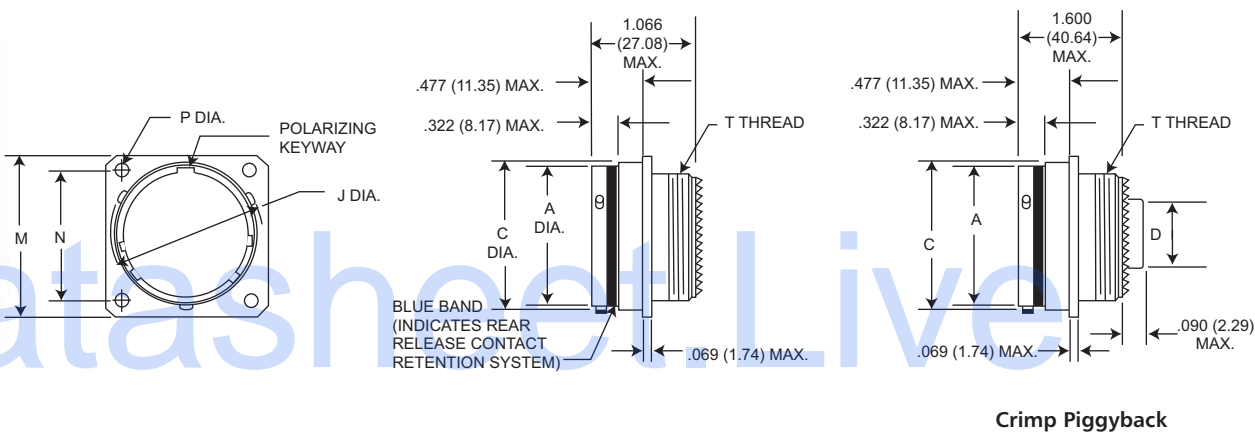

Shell Size	A Dia. Max.	C Dia. Max.	D Dia. Max.	G Dia. Max.	J Dia. Max.	M Max.	N T.P	P +.005 (0.13) -.010 (0.25)	T Thread
8	.474 (12.04)	.547 (13.89)	.299 (7.59)	.562 (14.27)	.563 (14.30)	.828 (21.03)	.594 (15.09)	.125 (3.18)	.5625-24UNEF-2A
10	.591 (15.01)	.672 (17.06)	.427 (10.85)	.594 (15.08)	.680 (17.27)	.954 (24.23)	.719 (18.26)	.125 (3.18)	11/16-24UNEF-2A
12	.751 (19.08)	.844 (21.43)	.541 (13.74)	.720 (13.28)	.859 (21.82)	1.047 (26.59)	.812 (20.62)	.125 (3.18)	13/16-20UNEF-2A
14	.876 (22.25)	.969 (24.61)	.666 (16.92)	.844 (21.43)	.984 (24.99)	1.141 (28.98)	.906 (23.01)	.125 (3.18)	15/16-20UNEF-2A
16	1.001 (25.43)	1.094 (27.78)	.791 (20.09)	.969 (24.61)	1.108 (28.14)	1.234 (31.34)	.969 (24.61)	.125 (3.18)	1-1/16-18UNEF-2A
18	1.126 (28.60)	1.219 (30.96)	.880 (22.35)	1.063 (27.00)	1.233 (31.32)	1.328 (33.73)	1.062 (26.97)	.125 (3.18)	1-1/16-18UNEF-2A
20	1.251 (31.78)	1.344 (34.13)	1.005 (25.52)	1.188 (30.17)	1.358 (34.49)	1.453 (36.91)	1.156 (27.36)	.125 (3.18)	1-3/16-18UNEF-2A
22	1.376 (34.95)	1.469 (37.31)	1.130 (28.70)	1.313 (33.35)	1.483 (37.67)	1.578 (39.08)	1.250 (31.76)	.125 (3.18)	1-5/16-18UNEF-2A
24	1.501 (38.13)	1.594 (40.48)	1.255 (31.88)	1.438 (36.52)	1.610 (40.89)	1.703 (43.26)	1.375 (34.92)	.152 (3.86)	1-7/16-18UNEF-2A

Dimensions shown in inch (mm)
Specifications and dimensions subject to change

www.ittcannon.com