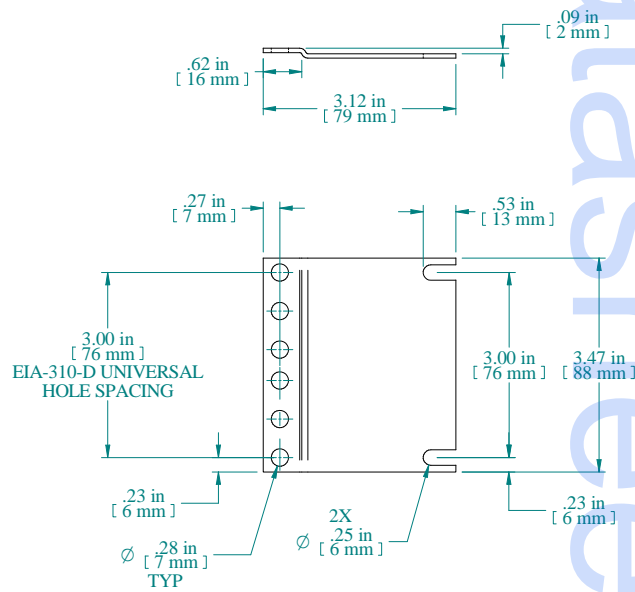

Datasheet.Live

PART NUMBERS

PBAS19003BK2	PAINTED BLACK (SEMI-GLOSS)
PBAS19003CG2	PAINTED RAL7032 GRAY (SEMI-GLOSS)
PBAS19003LG2	PAINTED RAL7035 GRAY (SEMI-GLOSS)

NOTES

Material: 14 Gauge Steel
 Includes 10-32 Mounting Hardware
 Sold in Pairs

Data subject to change without notice. Isometric drawing not to scale.

**HAMMOND
 MANUFACTURING™**

www.hammondmfg.com

PART NO. PBAS19003