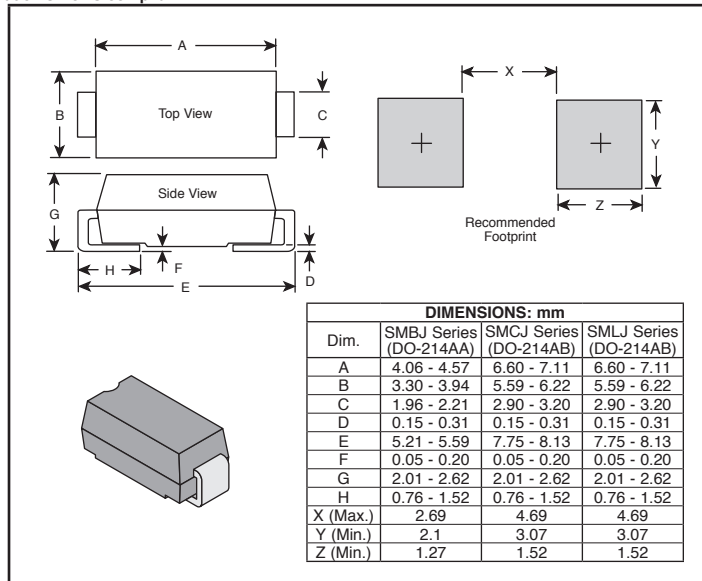

**Applications:**

- IEC 61000-4-2 ESD (Min. Level 4)
- IED 61000-4-4 EFT
- IED 61000-4-5 Surge

This page of product is RoHS compliant.

**SMBJ SERIES (CONT.)**

MOUSER STOCK NO.	Bourns Part No.	Device Type	Breakdown V <sub>BR</sub> (Volts)		V <sub>RRM</sub> (Volts)	V <sub>RSM</sub> (Volts)	Price Each			
			Min.	Max.			1	10	100	1000
652-SMBJ9.0CA	SMBJ9.0CA	B	10.0	11.5	9.0	15.4	.42	.279	.156	.113
652-SMBJ10CA	SMBJ10CA	B	11.1	12.8	10	17.0	.42	.279	.156	.113
652-SMBJ11CA	SMBJ11CA	B	12.2	14.4	11	18.2	.42	.279	.156	.113
652-SMBJ12CA	SMBJ12CA	B	13.3	15.3	12	19.9	.42	.279	.156	.113
652-SMBJ13CA	SMBJ13CA	B	14.4	16.5	13	21.5	.42	.279	.156	.113
652-SMBJ14CA	SMBJ14CA	B	15.6	17.9	14	23.2	.42	.279	.156	.113
652-SMBJ15CA	SMBJ15CA	B	16.7	19.2	15	24.4	.42	.279	.156	.113
652-SMBJ16CA	SMBJ16CA	B	17.8	20.5	16	26.0	.42	.279	.156	.113
652-SMBJ17CA	SMBJ17CA	B	18.9	21.7	17	27.6	.42	.279	.156	.113
652-SMBJ18CA	SMBJ18CA	B	20.0	23.3	18	29.2	.42	.279	.156	.113
652-SMBJ20CA	SMBJ20CA	B	22.2	25.5	20	32.4	.42	.279	.156	.113
652-SMBJ22CA	SMBJ22CA	B	24.4	28.0	22	35.5	.42	.279	.156	.113
652-SMBJ24CA	SMBJ24CA	B	26.7	30.7	24	38.9	.42	.279	.156	.113
652-SMBJ26CA	SMBJ26CA	B	28.9	32.2	26	42.1	.42	.279	.156	.113
652-SMBJ28CA	SMBJ28CA	B	31.1	35.8	28	45.4	.42	.279	.156	.113
652-SMBJ30CA	SMBJ30CA	B	33.3	38.3	30	48.4	.42	.279	.156	.113
652-SMBJ33CA	SMBJ33CA	B	36.7	42.2	33	53.3	.42	.279	.156	.113
652-SMBJ36CA	SMBJ36CA	B	40	46.0	36	58.1	.42	.279	.156	.113
652-SMBJ40CA	SMBJ40CA	B	44.4	51.1	40	64.5	.42	.279	.156	.113
652-SMBJ43CA	SMBJ43CA	B	47.8	54.9	43	69.4	.42	.279	.156	.113
652-SMBJ45CA	SMBJ45CA	B	50	57.5	45	72.7	.42	.279	.156	.113
652-SMBJ48CA	SMBJ48CA	B	53.3	61.3	48	77.4	.42	.279	.156	.113
652-SMBJ51CA	SMBJ51CA	B	56.7	65.2	51	82.4	.42	.279	.156	.113
652-SMBJ54CA	SMBJ54CA	B	60	69	54	87.1	.42	.279	.156	.113
652-SMBJ58CA	SMBJ58CA	B	64.4	74.6	58	93.6	.42	.279	.156	.113
652-SMBJ60CA	SMBJ60CA	B	66.7	76.7	60	96.8	.42	.279	.156	.113
652-SMBJ64CA	SMBJ64CA	B	71.1	81.8	64	103	.42	.279	.156	.113
652-SMBJ70CA	SMBJ70CA	B	77.8	89.5	70	113	.42	.279	.156	.113
652-SMBJ75CA	SMBJ75CA	B	83.3	95.8	75	121	.42	.279	.156	.113
652-SMBJ78CA	SMBJ78CA	B	86.7	99.7	78	126	.42	.279	.156	.113
652-SMBJ85CA	SMBJ85CA	B	94.4	109	85	137	.42	.279	.156	.113
652-SMBJ90CA	SMBJ90CA	B	100	116	90	146	.42	.279	.156	.113
652-SMBJ100CA	SMBJ100CA	B	111	128	100	162	.43	.288	.161	.117
652-SMBJ110CA	SMBJ110CA	B	122	140	110	177	.43	.288	.161	.117
652-SMBJ120CA	SMBJ120CA	B	133	153	120	193	.43	.288	.161	.117
652-SMBJ130CA	SMBJ130CA	B	144	165	130	209	.43	.288	.161	.117
652-SMBJ150CA	SMBJ150CA	B	167	192	150	243	.43	.288	.161	.117
652-SMBJ170CA	SMBJ170CA	B	189	218	170	275	.43	.288	.161	.117