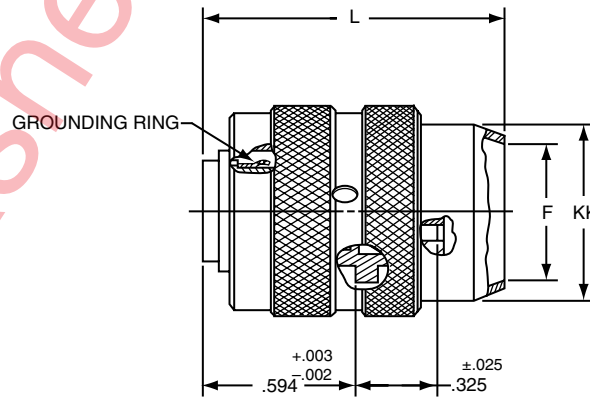

- 26500
- Pyle

- 5015
- Crimp Rear Release
- Matrix

- 22992
- Class I

- Back-Shells

- Options
- Others

PART # Part number reference. To complete, see how to order pages 62-66.
Commercial

Connector Type	Shell Style	Service Class	Shell Size & Insert Arrg	Contact Type	Alternate Position	Special Variations
LJT	06	RE	22-2	P	A	(XXX)

Military

MS Number	Service Class	Shell Size	Finish	Insert Arrg	Contact Style (P or S)	Alternate Position
MS27467	E	14	A	18	P	A

LJT06RE-XX-XXX (MS27467E)
 LJT06RT-XX-XXX (MS27467T)

LJT06RP-XX-XXX (MS27467P)

Shell Size	F Dia. ±.010	L Max.	Q Max.	V Thread Class 2A (Plated)	KK Dia. Max.
9	.444	1.531	.844	.4375-28 UNEF	.608
11	.528	1.531	.969	.5625-24 UNEF	.734
13	.683	1.531	1.141	.6875-24 UNEF	.858
15	.808	1.531	1.266	.8125-20 UNEF	.984
17	.909	1.531	1.391	.9375-20 UNEF	1.110
19	1.034	1.531	1.500	1.0625-18 UNEF	1.234
21	1.159	1.625	1.625	1.1875-18 UNEF	1.360
23	1.284	1.625	1.750	1.3125-18 UNEF	1.484
25	1.409	1.625	1.875	1.4375-18 UNEF	1.610