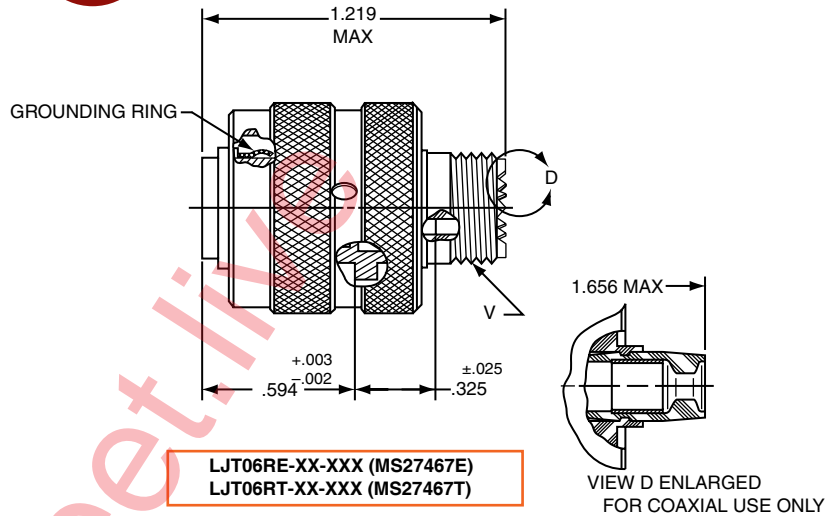

- 26500
- Pyle

- 5015
- Crimp Rear Release
- Matrix

- 22992
- Class I

- Back-Shells

- Options
- Others

PART # Part number reference. To complete, see how to order pages 62-66.
Commercial

Connector Type	Shell Style	Service Class	Shell Size & Insert Arrg	Contact Type	Alternate Position	Special Variations
LJT	06	RE	22-2	P	A	(XXX)

Military

MS Number	Service Class	Shell Size	Finish	Insert Arrg	Contact Style (P or S)	Alternate Position
MS27467	E	14	A	18	P	A

LJT06RE-XX-XXX (MS27467E)
 LJT06RT-XX-XXX (MS27467T)

LJT06RP-XX-XXX (MS27467P)

Shell Size	F Dia. ±.010	L Max.	Q Max.	V Thread Class 2A (Plated)	KK Dia. Max.
9	.444	1.531	.844	.4375-28 UNEF	.608
11	.528	1.531	.969	.5625-24 UNEF	.734
13	.683	1.531	1.141	.6875-24 UNEF	.858
15	.808	1.531	1.266	.8125-20 UNEF	.984
17	.909	1.531	1.391	.9375-20 UNEF	1.110
19	1.034	1.531	1.500	1.0625-18 UNEF	1.234
21	1.159	1.625	1.625	1.1875-18 UNEF	1.360
23	1.284	1.625	1.750	1.3125-18 UNEF	1.484
25	1.409	1.625	1.875	1.4375-18 UNEF	1.610