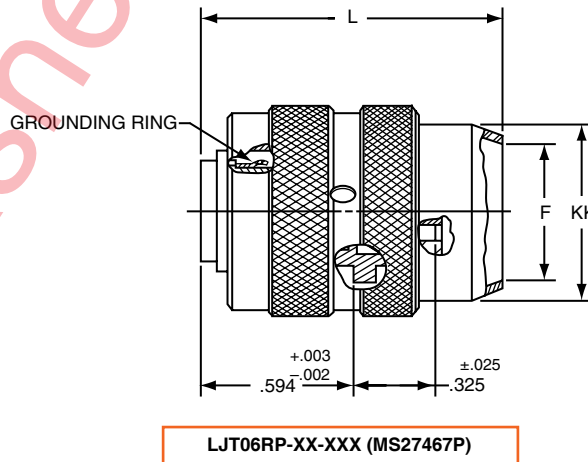

- 26500
- Pyle

- 5015
- Crimp Rear Release
- Matrix

- 22992
- Class I

- Back-Shells

- Options
- Others

PART # Part number reference. To complete, see how to order pages 62-66.
Commercial

Connector Type	Shell Style	Service Class	Shell Size & Insert Arrg	Contact Type	Alternate Position	Special Variations
LJT	06	RE	22-2	P	A	(XXX)

Military

MS Number	Service Class	Shell Size	Finish	Insert Arrg	Contact Style (P or S)	Alternate Position
MS27467	E	14	A	18	P	A

Shell Size	F Dia. ±.010	L Max.	Q Max.	V Thread Class 2A (Plated)	KK Dia. Max.
9	.444	1.531	.844	.4375-28 UNEF	.608
11	.528	1.531	.969	.5625-24 UNEF	.734
13	.683	1.531	1.141	.6875-24 UNEF	.858
15	.808	1.531	1.266	.8125-20 UNEF	.984
17	.909	1.531	1.391	.9375-20 UNEF	1.110
19	1.034	1.531	1.500	1.0625-18 UNEF	1.234
21	1.159	1.625	1.625	1.1875-18 UNEF	1.360
23	1.284	1.625	1.750	1.3125-18 UNEF	1.484
25	1.409	1.625	1.875	1.4375-18 UNEF	1.610