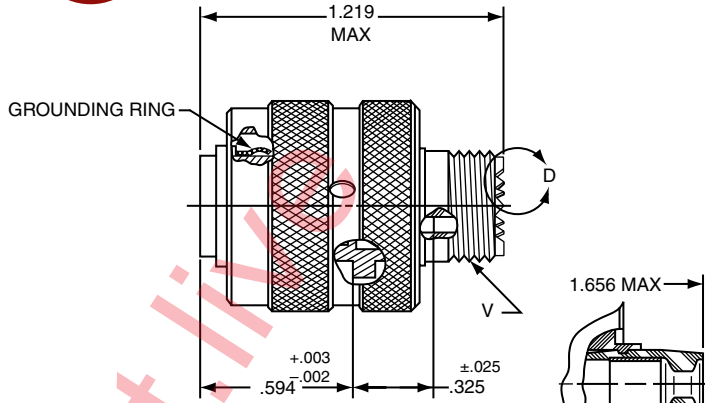

- 26500
- Pyle

- 5015
- Crimp Rear Release
- Matrix

- 22992
- Class I

- Back-Shells

- Options
- Others

PART # Part number reference. To complete, see how to order pages 62-66.
Commercial

Connector Type	Shell Style	Service Class	Shell Size & Insert Arrg	Contact Type	Alternate Position	Special Variations
LJT	06	RE	22-2	P	A	(XXX)

Military

MS Number	Service Class	Shell Size	Finish	Insert Arrg	Contact Style (P or S)	Alternate Position
MS27467	E	14	A	18	P	A

LJT06RE-XX-XXX (MS27467E)
LJT06RT-XX-XXX (MS27467T)

VIEW D ENLARGED FOR COAXIAL USE ONLY

LJT06RP-XX-XXX (MS27467P)

Shell Size	F Dia. ±.010	L Max.	Q Max.	V Thread Class 2A (Plated)	KK Dia. Max.
9	.444	1.531	.844	.4375-28 UNEF	.608
11	.528	1.531	.969	.5625-24 UNEF	.734
13	.683	1.531	1.141	.6875-24 UNEF	.858
15	.808	1.531	1.266	.8125-20 UNEF	.984
17	.909	1.531	1.391	.9375-20 UNEF	1.110
19	1.034	1.531	1.500	1.0625-18 UNEF	1.234
21	1.159	1.625	1.625	1.1875-18 UNEF	1.360
23	1.284	1.625	1.750	1.3125-18 UNEF	1.484
25	1.409	1.625	1.875	1.4375-18 UNEF	1.610