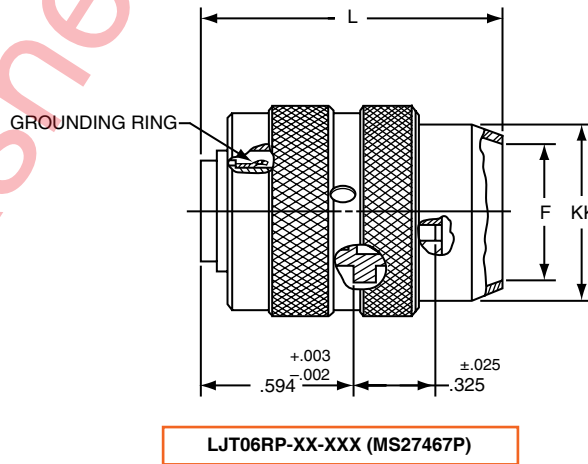

- 26500
- Pyle

- 5015
- Crimp Rear Release
- Matrix

- 22992
- Class I

- Back-Shells

- Options
- Others

PART # Part number reference. To complete, see how to order pages 62-66.
Commercial

Connector Type	Shell Style	Service Class	Shell Size & Insert Arrg	Contact Type	Alternate Position	Special Variations
LJT	06	RE	22-2	P	A	(XXX)

Military

MS Number	Service Class	Shell Size	Finish	Insert Arrg	Contact Style (P or S)	Alternate Position
MS27467	E	14	A	18	P	A

Shell Size	F Dia. ±.010	L Max.	Q Max.	V Thread Class 2A (Plated)	KK Dia. Max.
9	.444	1.531	.844	.4375-28 UNEF	.608
11	.528	1.531	.969	.5625-24 UNEF	.734
13	.683	1.531	1.141	.6875-24 UNEF	.858
15	.808	1.531	1.266	.8125-20 UNEF	.984
17	.909	1.531	1.391	.9375-20 UNEF	1.110
19	1.034	1.531	1.500	1.0625-18 UNEF	1.234
21	1.159	1.625	1.625	1.1875-18 UNEF	1.360
23	1.284	1.625	1.750	1.3125-18 UNEF	1.484
25	1.409	1.625	1.875	1.4375-18 UNEF	1.610