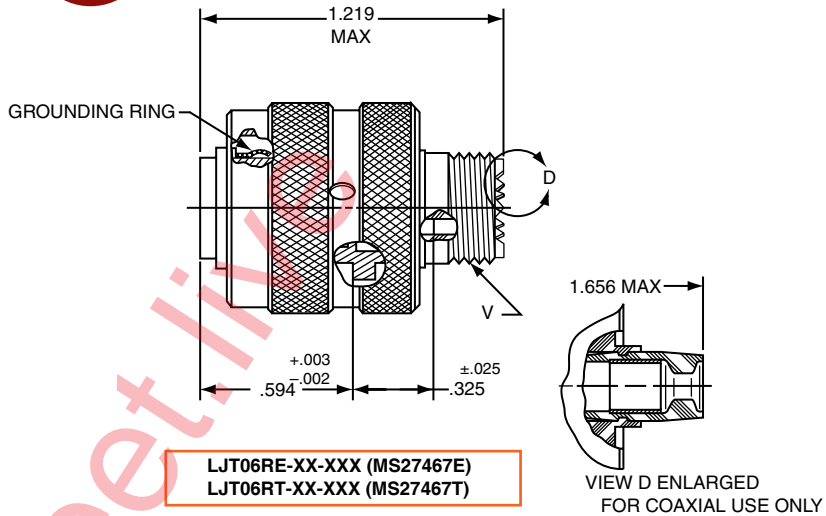

- 26500
- Pyle

- 5015
- Crimp Rear Release
- Matrix

- 22992
- Class I

- Back-Shells

- Options
- Others

PART # Part number reference. To complete, see how to order pages 62-66.
Commercial

Connector Type	Shell Style	Service Class	Shell Size & Insert Arrg	Contact Type	Alternate Position	Special Variations
LJT	06	RE	22-2	P	A	(XXX)

Military

MS Number	Service Class	Shell Size	Finish	Insert Arrg	Contact Style (P or S)	Alternate Position
MS27467	E	14	A	18	P	A

Shell Size	F Dia. ±.010	L Max.	Q Max.	V Thread Class 2A (Plated)	KK Dia. Max.
9	.444	1.531	.844	.4375-28 UNEF	.608
11	.528	1.531	.969	.5625-24 UNEF	.734
13	.683	1.531	1.141	.6875-24 UNEF	.858
15	.808	1.531	1.266	.8125-20 UNEF	.984
17	.909	1.531	1.391	.9375-20 UNEF	1.110
19	1.034	1.531	1.500	1.0625-18 UNEF	1.234
21	1.159	1.625	1.625	1.1875-18 UNEF	1.360
23	1.284	1.625	1.750	1.3125-18 UNEF	1.484
25	1.409	1.625	1.875	1.4375-18 UNEF	1.610