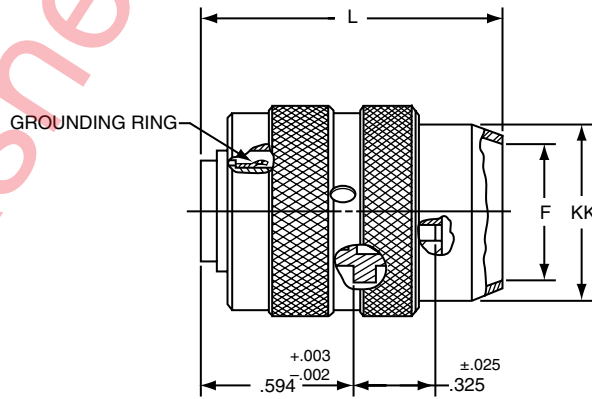

Military

MS Number	Service Class	Shell Size	Finish	Insert Arrg	Contact Style (P or S)	Alternate Position
MS27467	E	14	A	18	P	A

LJT06RE-XX-XXX (MS27467E)
LJT06RT-XX-XXX (MS27467T)

VIEW D ENLARGED FOR COAXIAL USE ONLY

LJT06RP-XX-XXX (MS27467P)

Shell Size	F Dia. ±.010	L Max.	Q Max.	V Thread Class 2A (Plated)	KK Dia. Max.
9	.444	1.531	.844	.4375-28 UNEF	.608
11	.528	1.531	.969	.5625-24 UNEF	.734
13	.683	1.531	1.141	.6875-24 UNEF	.858
15	.808	1.531	1.266	.8125-20 UNEF	.984
17	.909	1.531	1.391	.9375-20 UNEF	1.110
19	1.034	1.531	1.500	1.0625-18 UNEF	1.234
21	1.159	1.625	1.625	1.1875-18 UNEF	1.360
23	1.284	1.625	1.750	1.3125-18 UNEF	1.484
25	1.409	1.625	1.875	1.4375-18 UNEF	1.610