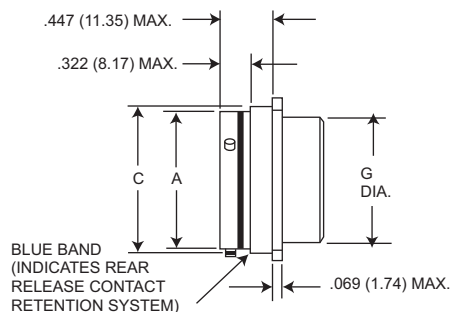

Box Mounting Receptacle (Back Panel, No Rear Threads)

TKJ5

Crimp Piggyback

Shell Size	A Dia. Max.	C Dia. Max.	D Dia. Max.	G Dia. Max.	J Dia. Max.	M Max.	N T.P	P +.005 (0.13) - .010 (0.25)
8	.474 (12.04)	.547 (13.89)	.299 (7.59)	.562 (14.27)	.563 (14.30)	.828 (21.03)	.594 (15.09)	.125 (3.18)
10	.591 (15.01)	.672 (17.06)	.427 (10.85)	.594 (15.08)	.680 (17.27)	.954 (24.23)	.719 (18.26)	.125 (3.18)
12	.751 (19.08)	.844 (21.43)	.541 (13.74)	.720 (18.28)	.859 (21.82)	1.047 (26.59)	.812 (20.62)	.125 (3.18)
14	.876 (22.25)	.969 (24.61)	.666 (16.92)	.844 (21.43)	.984 (24.99)	1.141 (28.98)	.906 (23.01)	.125 (3.18)
16	1.001 (25.42)	1.094 (27.78)	.791 (20.09)	.969 (24.61)	1.108 (28.14)	1.234 (31.24)	.969 (24.61)	.125 (3.18)
18	1.126 (28.60)	1.219 (30.96)	.880 (22.35)	1.063 (27.00)	1.233 (31.32)	1.328 (33.73)	1.062 (26.97)	.125 (3.18)
20	1.251 (31.77)	1.344 (34.13)	1.005 (25.52)	1.188 (30.17)	1.358 (34.49)	1.453 (36.91)	1.156 (29.36)	.125 (3.18)
22	1.376 (34.95)	1.469 (37.31)	1.130 (28.70)	1.313 (33.35)	1.483 (37.67)	1.578 (40.08)	1.250 (31.75)	.125 (3.18)
24	1.501 (38.13)	1.594 (40.48)	1.255 (31.88)	1.438 (36.52)	1.610 (40.89)	1.703 (43.66)	1.375 (34.92)	.152 (3.86)