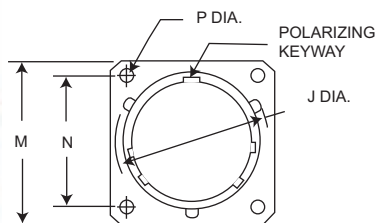

Box Mounting Receptacle (Back Panel, No Rear Threads)

TKJ5

Crimp Piggyback

Shell Size	A Dia. Max.	C Dia. Max.	D Dia. Max.	G Dia. Max.	J Dia. Max.	M Max.	N T.P	P +.005 (0.13) - .010 (0.25)
8	.474 (12.04)	.547 (13.89)	.299 (7.59)	.562 (14.27)	.563 (14.30)	.828 (21.03)	.594 (15.09)	.125 (3.18)
10	.591 (15.01)	.672 (17.06)	.427 (10.85)	.594 (15.08)	.680 (17.27)	.954 (24.23)	.719 (18.26)	.125 (3.18)
12	.751 (19.08)	.844 (21.43)	.541 (13.74)	.720 (18.28)	.859 (21.82)	1.047 (26.59)	.812 (20.62)	.125 (3.18)
14	.876 (22.25)	.969 (24.61)	.666 (16.92)	.844 (21.43)	.984 (24.99)	1.141 (28.98)	.906 (23.01)	.125 (3.18)
16	1.001 (25.42)	1.094 (27.78)	.791 (20.09)	.969 (24.61)	1.108 (28.14)	1.234 (31.24)	.969 (24.61)	.125 (3.18)
18	1.126 (28.60)	1.219 (30.96)	.880 (22.35)	1.063 (27.00)	1.233 (31.32)	1.328 (33.73)	1.062 (26.97)	.125 (3.18)
20	1.251 (31.77)	1.344 (34.13)	1.005 (25.52)	1.188 (30.17)	1.358 (34.49)	1.453 (36.91)	1.156 (29.36)	.125 (3.18)
22	1.376 (34.95)	1.469 (37.31)	1.130 (28.70)	1.313 (33.35)	1.483 (37.67)	1.578 (40.08)	1.250 (31.75)	.125 (3.18)
24	1.501 (38.13)	1.594 (40.48)	1.255 (31.88)	1.438 (36.52)	1.610 (40.89)	1.703 (43.66)	1.375 (34.92)	.152 (3.86)