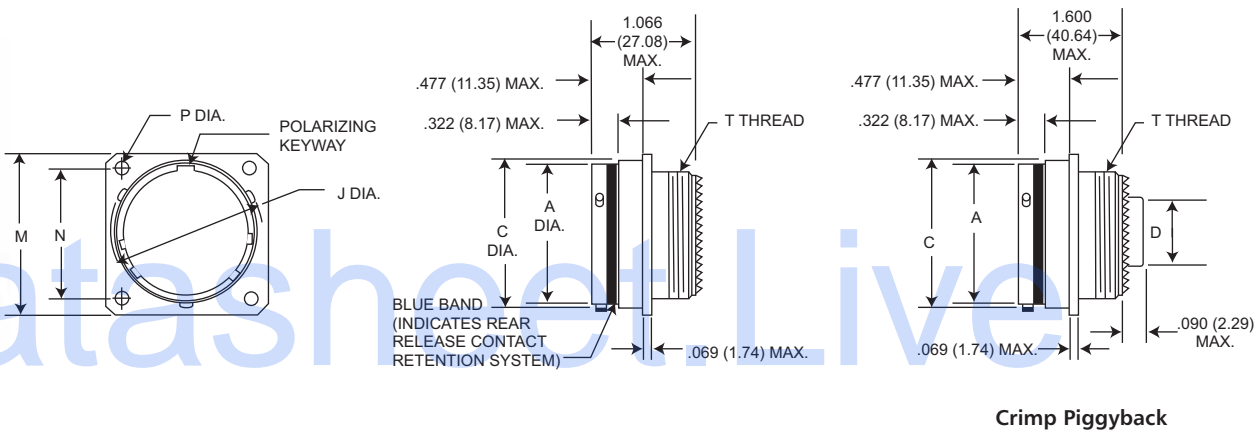

Shell Size	A Dia. Max.	C Dia. Max.	D Dia. Max.	G Dia. Max.	J Dia. Max.	M Max.	N T.P	P +.005 (0.13) -.010 (0.25)	T Thread
8	.474 (12.04)	.547 (13.89)	.299 (7.59)	.562 (14.27)	.563 (14.30)	.828 (21.03)	.594 (15.09)	.125 (3.18)	.5625-24UNEF-2A
10	.591 (15.01)	.672 (17.06)	.427 (10.85)	.594 (15.08)	.680 (17.27)	.954 (24.23)	.719 (18.26)	.125 (3.18)	11/16-24UNEF-2A
12	.751 (19.08)	.844 (21.43)	.541 (13.74)	.720 (13.28)	.859 (21.82)	1.047 (26.59)	.812 (20.62)	.125 (3.18)	13/16-20UNEF-2A
14	.876 (22.25)	.969 (24.61)	.666 (16.92)	.844 (21.43)	.984 (24.99)	1.141 (28.98)	.906 (23.01)	.125 (3.18)	15/16-20UNEF-2A
16	1.001 (25.43)	1.094 (27.78)	.791 (20.09)	.969 (24.61)	1.108 (28.14)	1.234 (31.34)	.969 (24.61)	.125 (3.18)	1-1/16-18UNEF-2A
18	1.126 (28.60)	1.219 (30.96)	.880 (22.35)	1.063 (27.00)	1.233 (31.32)	1.328 (33.73)	1.062 (26.97)	.125 (3.18)	1-1/16-18UNEF-2A
20	1.251 (31.78)	1.344 (34.13)	1.005 (25.52)	1.188 (30.17)	1.358 (34.49)	1.453 (36.91)	1.156 (27.36)	.125 (3.18)	1-3/16-18UNEF-2A
22	1.376 (34.95)	1.469 (37.31)	1.130 (28.70)	1.313 (33.35)	1.483 (37.67)	1.578 (39.08)	1.250 (31.76)	.125 (3.18)	1-5/16-18UNEF-2A
24	1.501 (38.13)	1.594 (40.48)	1.255 (31.88)	1.438 (36.52)	1.610 (40.89)	1.703 (43.26)	1.375 (34.92)	.152 (3.86)	1-7/16-18UNEF-2A

Dimensions shown in inch (mm)
Specifications and dimensions subject to change

www.ittcannon.com