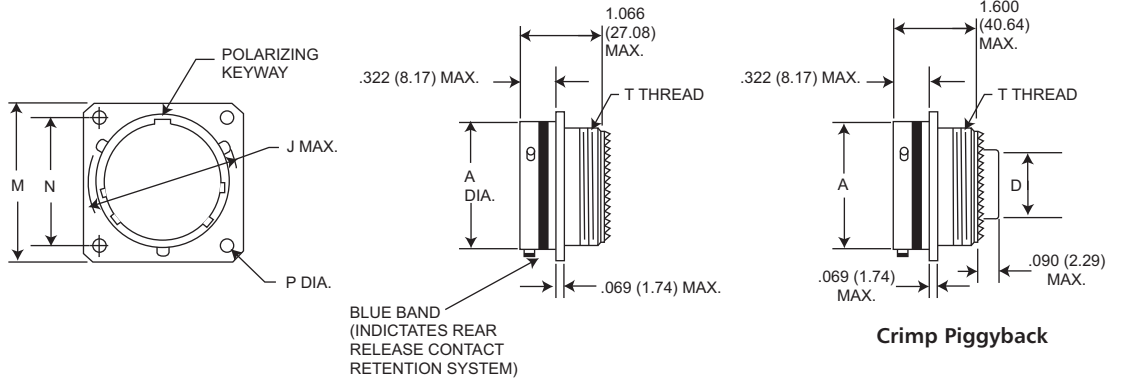

Wall Mounting Receptacle

TKJ0

Wall Mounting Receptacle (Back Panel)

TKJ3