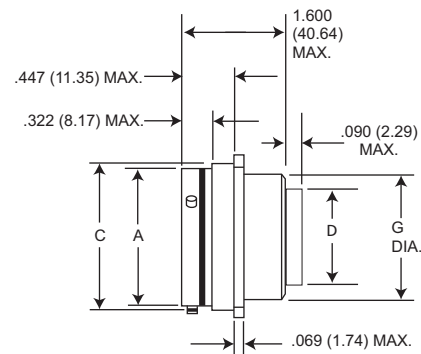

Box Mounting Receptacle (Back Panel, No Rear Threads)

TKJ5

Crimp Piggyback

Shell Size	A Dia. Max.	C Dia. Max.	D Dia. Max.	G Dia. Max.	J Dia. Max.	M Max.	N T.P	P +.005 (0.13) - .010 (0.25)
8	.474 (12.04)	.547 (13.89)	.299 (7.59)	.562 (14.27)	.563 (14.30)	.828 (21.03)	.594 (15.09)	.125 (3.18)
10	.591 (15.01)	.672 (17.06)	.427 (10.85)	.594 (15.08)	.680 (17.27)	.954 (24.23)	.719 (18.26)	.125 (3.18)
12	.751 (19.08)	.844 (21.43)	.541 (13.74)	.720 (18.28)	.859 (21.82)	1.047 (26.59)	.812 (20.62)	.125 (3.18)
14	.876 (22.25)	.969 (24.61)	.666 (16.92)	.844 (21.43)	.984 (24.99)	1.141 (28.98)	.906 (23.01)	.125 (3.18)
16	1.001 (25.42)	1.094 (27.78)	.791 (20.09)	.969 (24.61)	1.108 (28.14)	1.234 (31.24)	.969 (24.61)	.125 (3.18)
18	1.126 (28.60)	1.219 (30.96)	.880 (22.35)	1.063 (27.00)	1.233 (31.32)	1.328 (33.73)	1.062 (26.97)	.125 (3.18)
20	1.251 (31.77)	1.344 (34.13)	1.005 (25.52)	1.188 (30.17)	1.358 (34.49)	1.453 (36.91)	1.156 (29.36)	.125 (3.18)
22	1.376 (34.95)	1.469 (37.31)	1.130 (28.70)	1.313 (33.35)	1.483 (37.67)	1.578 (40.08)	1.250 (31.75)	.125 (3.18)
24	1.501 (38.13)	1.594 (40.48)	1.255 (31.88)	1.438 (36.52)	1.610 (40.89)	1.703 (43.66)	1.375 (34.92)	.152 (3.86)