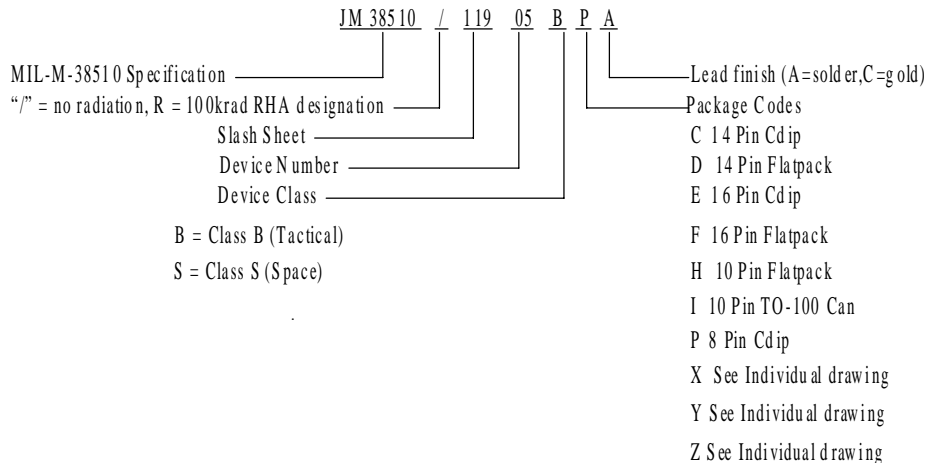

May-99

Part Numbering Guides

JAN PRODUCT

STANDARD MICROCIRCUIT DRAWING

NATIONAL'S CASE OUTLINE/PACKAGE DESIGNATORS

A = 14 LEAD FLAT	J = 24 LEAD DIP
B = 14 LEAD FLAT	K = 24 LEAD FLAT
C = 14 LEAD DIP	L = 24 LEAD DIP
D = 14 LEAD FLAT	P = 8 LEAD DIP
E = 16 LEAD DIP	Q = 40 LEAD DIP
F = 16 LEAD FLAT	R = 20 LEAD DIP
G = 8 LEAD CAN	S = 20 LEAD FLAT
H = 10 LEAD FLAT	2 = 20 OR 24 TERMINAL LCC
I = 10 OR 12 LEAD CAN	3 = 28,44,52,68 OR 84 TERMINAL LCC