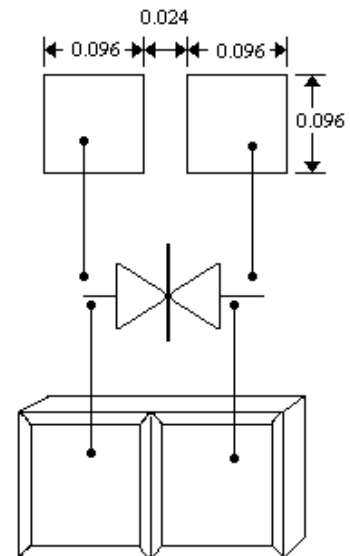

FLIP CHIP TVS DIODES
CHF1.5KE6.8
 thru
CHF1.5KE400CA
Patented Flip Chip Series

FEATURES

- Unidirectional and Bidirectional
- Fully glass passivated
- 1500 watt (10/1000 μ s)
- Eliminates wire bonding
- No overshoot
- NON Inductive Insertion

MAXIMUM RATINGS MECHANICAL

- Max Junction Temperature: 175°C
- Storage Temperature: -55°C to +175°C
- Flip Chip Peak Pulse Power: 1500 Watts (10/1000 μ s)
- Maximum non-repetitive peak power 1500 Watts (10/1000 μ s)
- Total continuous power dissipation @ $T_{lead} = 75^{\circ}C$ 2.5 W
- Turn-on time (theoretical) unidirectional 1×10^{-12}
- Turn-on time (theoretical) bidirectional 1×10^{-9}

MECHANICAL

- Weight: 0.3 grams (approximate)
- Cathode mark on top side
- Metallization Cr - Ag - Au (Both Sides)

PACKAGING

- Waffle package
- 50 pieces per pack (STANDARD)

BIDIRECTIONAL ALL DIMENSIONS NOMINAL

PAD SIZE & CIRCUIT

UNIDIRECTIONAL ALL DIMENSIONS NOMINAL

FLIP CHIP DIMENSIONS

PEAK PULSE POWER Vs PULSE TIME

POWER DERATING

CHF1.5KE6.8 thru CHF1.5KE400CA

ELECTRICAL Characteristics @ 25°C Unless otherwise specified