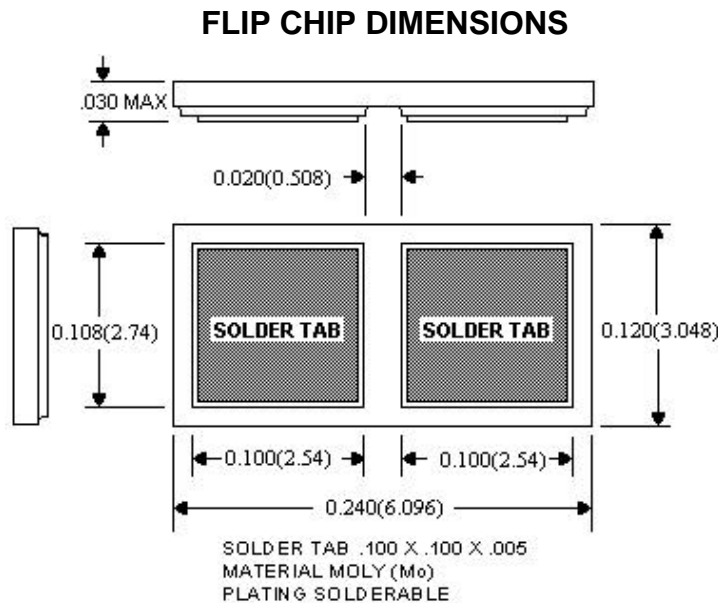

MAXIMUM RATINGS MECHANICAL

- Max Junction Temperature: 175°C
- Storage Temperature: -55°C to +175°C
- Flip Chip Peak Pulse Power: 1500 Watts (10/1000 μ s)
- Maximum non-repetitive peak power 1500 Watts (10/1000 μ s)
- Total continuous power dissipation @ $T_{lead} = 75^{\circ}C$ 2.5 W
- Turn-on time (theoretical) unidirectional 1×10^{-12}
- Turn-on time (theoretical) bidirectional 1×10^{-9}

MECHANICAL

- Weight: 0.3 grams (approximate)
- Cathode mark on top side
- Metallization Cr - Ag - Au (Both Sides)

PACKAGING

- Waffle package
- 50 pieces per pack (STANDARD)

BIDIRECTIONAL ALL DIMENSIONS NOMINAL

PAD SIZE & CIRCUIT

UNIDIRECTIONAL ALL DIMENSIONS NOMINAL

FLIP CHIP DIMENSIONS

PEAK PULSE POWER Vs PULSE TIME

POWER DERATING

CHF1.5KE6.8 thru CHF1.5KE400CA

ELECTRICAL Characteristics @ 25°C Unless otherwise specified