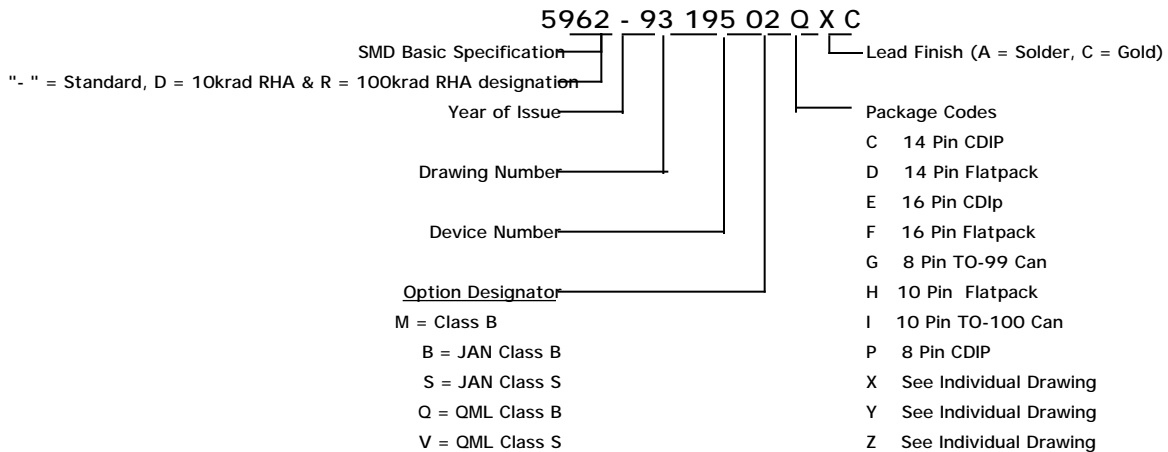

NATIONAL SEMICONDUCTOR STANDARD MICROCIRCUIT DRAWING CROSS REFERENCE

JULY, 1998

Part Numbering Guides

Jan Product:

Standard Military Drawing:

NATIONAL'S CASE OUTLINE/PACKAGE DESIGNATORS

A = 14 LEAD FLAT	J = 24 LEAD DIP
B = 14 LEAD FLAT	K = 24 LEAD FLAT
C = 14 LEAD DIP	L = 24 LEAD DIP
D = 14 LEAD FLAT	P = 8 LEAD DIP
E = 16 LEAD DIP	Q = 40 LEAD DIP
F = 16 LEAD FLAT	R = 20 LEAD DIP
G = 8 LEAD CAN	S = 20 LEAD FLAT
H = 10 LEAD FLAT	2 = 20 OR 24 TERMINAL LCC
I = 10 OR 12 LEAD CAN	3 = 28,44,52,68 OR 84 TERMINAL LCC