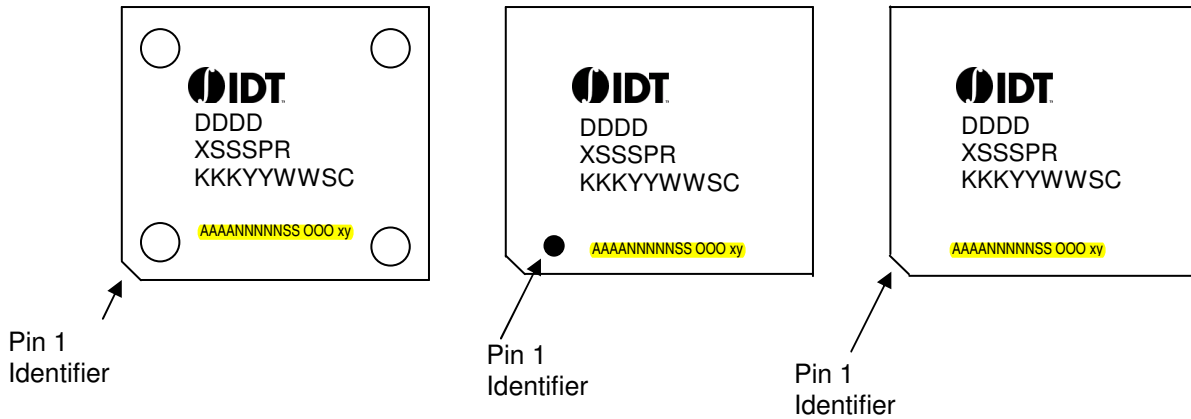

POSITION OF THE TRACEABILITY MARK

PLCC (PL/PLG, DL/DLG)

Rectangle

Square

SOIC (Gull Wing) - PE/PEG & PS/PSG, SSOP - PV/PVG, SOJ (J-Bend) - PB/PBG & PJ/PJG, TSOP - PH/PHG & PZ/PZG

PDIP (PD/PDG, PT/PTG)

AAAANNNNSS 000 xy - Lot Traceability Mark

**TQFP/PQFP/MQFP**

**PQ/PQG 132 PACKAGE**

TSSOP - DF/DFG & DQ/DQG 28 & DW/DWG 48/56 & PA/PAG & PF/PFG,  
QVSOP - DJ/DJG & DM/DMG

AAAANNNNSS OOO xy - Lot Traceability Mark

**ATTACHMENT 2 - PCN #: TB0902-01**  
**Affected Part Number**